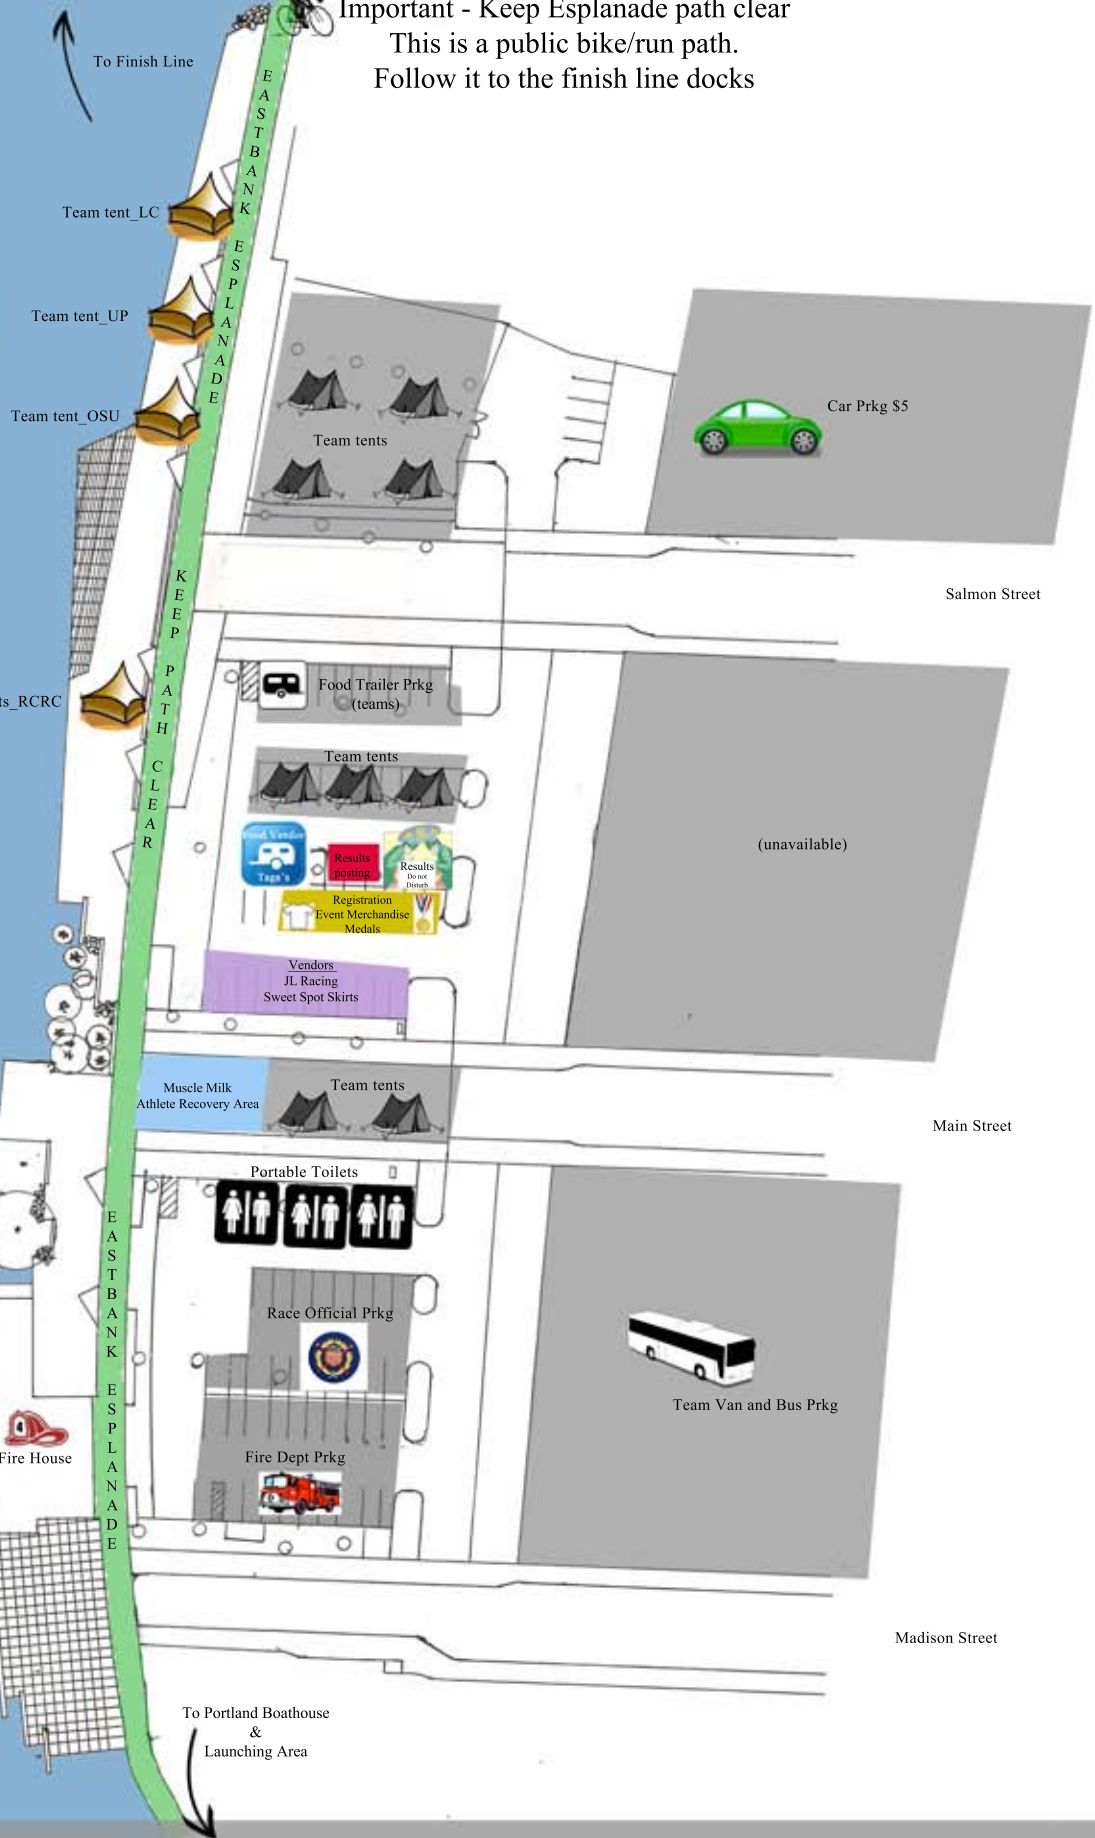

Important - Keep Esplanade path clear  
 This is a public bike/run path.  
 Follow it to the finish line docks

Hawthorne Bridge